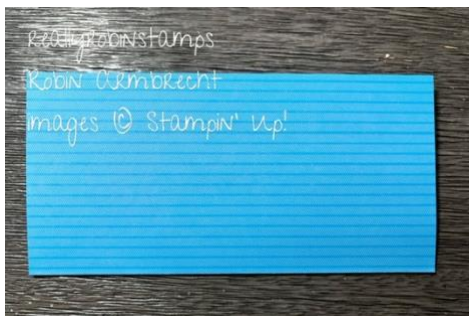

Inspiration Sheet – Basic Explosion Card & the Squash Fold

How to make a Squash Fold

Fold in half, then open back up.

Fold in half on the other side, then open back up.

Flip over.

Fold in half diagonally, open up.

Flip over.

Poke the center to make the diagonals pop.

Bring the diagonals together to close into a square.

Inspiration Sheet – Basic Explosion Card & the Squash Fold

Supplies Needed for Basic Explosion Card

- 1 sheet of 6" x 6" patterned paper
- 1 card base 5-1/2" x 8-1/2", scored in half at 4-1/4"
- 4 - 2-3/4" squares (2 basic white and 2 patterned paper)

Directions for inserting the squash fold

1. Fold the 6 x 6 patterned paper as instructed for the squash fold.
2. Adhere the squash fold inside the card base centered in the middle with the opening at the bottom. The front and back of the squash fold will be adhered to the front and back of the inside of the card base.
3. Cut the 2 2-3/4" squares of patterned paper in half diagonally and adhere to the squash fold.
4. Stamp and decorate the inside sentiments on the Basic White 2-3/4" and attach to the squash fold.

The squash fold can be inserted into any kind of card orientation as long as the width on each side is at least 4-1/4" wide.

Inspiration Sheet – Basic Explosion Card & the Squash Fold

Product List

[Stylish Shapes Dies](#)