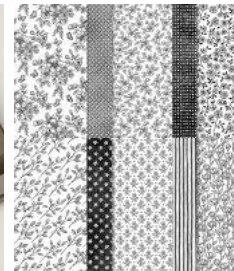

- 1 sheet of 6" x 6" patterned paper
- 1 card base 5-1/2" x 8-1/2", scored in half at 4-1/4"
- 4 - 2-3/4" squares (2 basic white and 2 patterned paper)

Directions for inserting the squash fold

1. Fold the 6 x 6 patterned paper as instructed for the squash fold.
2. Adhere the squash fold inside the card base centered in the middle with the opening at the bottom. The front and back of the squash fold will be adhered to the front and back of the inside of the card base.
3. Cut the 2 2-3/4" squares of patterned paper in half diagonally and adhere to the squash fold.
4. Stamp and decorate the inside sentiments on the Basic White 2-3/4" and attach to the squash fold.

The squash fold can be inserted into any kind of card orientation as long as the width on each side is at least 4-1/4" wide.

Inspiration Sheet – Basic Explosion Card & the Squash Fold

Product List

[Stylish Shapes Dies](#)

[Best Butterflies Bundle](#)
(English)

[Butterfly Kisses 6" X 6"](#)
(15.2 X 15.2 Cm)
Designer Series Paper

[Bough Punch](#)

[Perfectly Pencil 12" X 12"](#)
(30.5 X 30.5 Cm)
Designer Series Paper

[Hues Of Happiness 12" X 12"](#)
(30.5 X 30.5 Cm)
Designer Series Paper