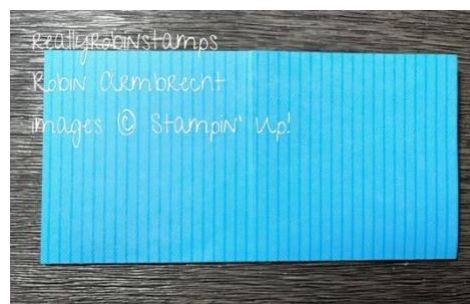

Inspiration Sheet – Basic Explosion Card & the Squash Fold

How to make a Squash Fold

Fold in half, then open back up.

Fold in half on the other side, then open back up.

Flip over.

Fold in half diagonally, open up.

Flip over.

Poke the center to make the diagonals pop.

Bring the diagonals together to close into a square.

Inspiration Sheet – Basic Explosion Card & the Squash Fold

Supplies Needed for Basic Explosion Card

- 1 sheet of 6" x 6" patterned paper
- 1 card base 5-1/2" x 8-1/2", scored in half at 4-1/4"
- 4 - 2-3/4" squares (2 basic white and 2 patterned paper)

Directions for inserting the squash fold

1. Fold the 6 x 6 patterned paper as instructed for the squash fold.
2. Adhere the squash fold inside the card base centered in the middle with the opening at the bottom. The front and back of the squash fold will be adhered to the front and back of the inside of the card base.
3. Cut the 2 2-3/4" squares of patterned paper in half diagonally and adhere to the squash fold.
4. Stamp and decorate the inside sentiments on the Basic White 2-3/4" and attach to the squash fold.

The squash fold can be inserted into any kind of card orientation as long as the width on each side is at least 4-1/4" wide.

Inspiration Sheet – Basic Explosion Card & the Squash Fold

Product List

[Stylish Shapes Dies](#)